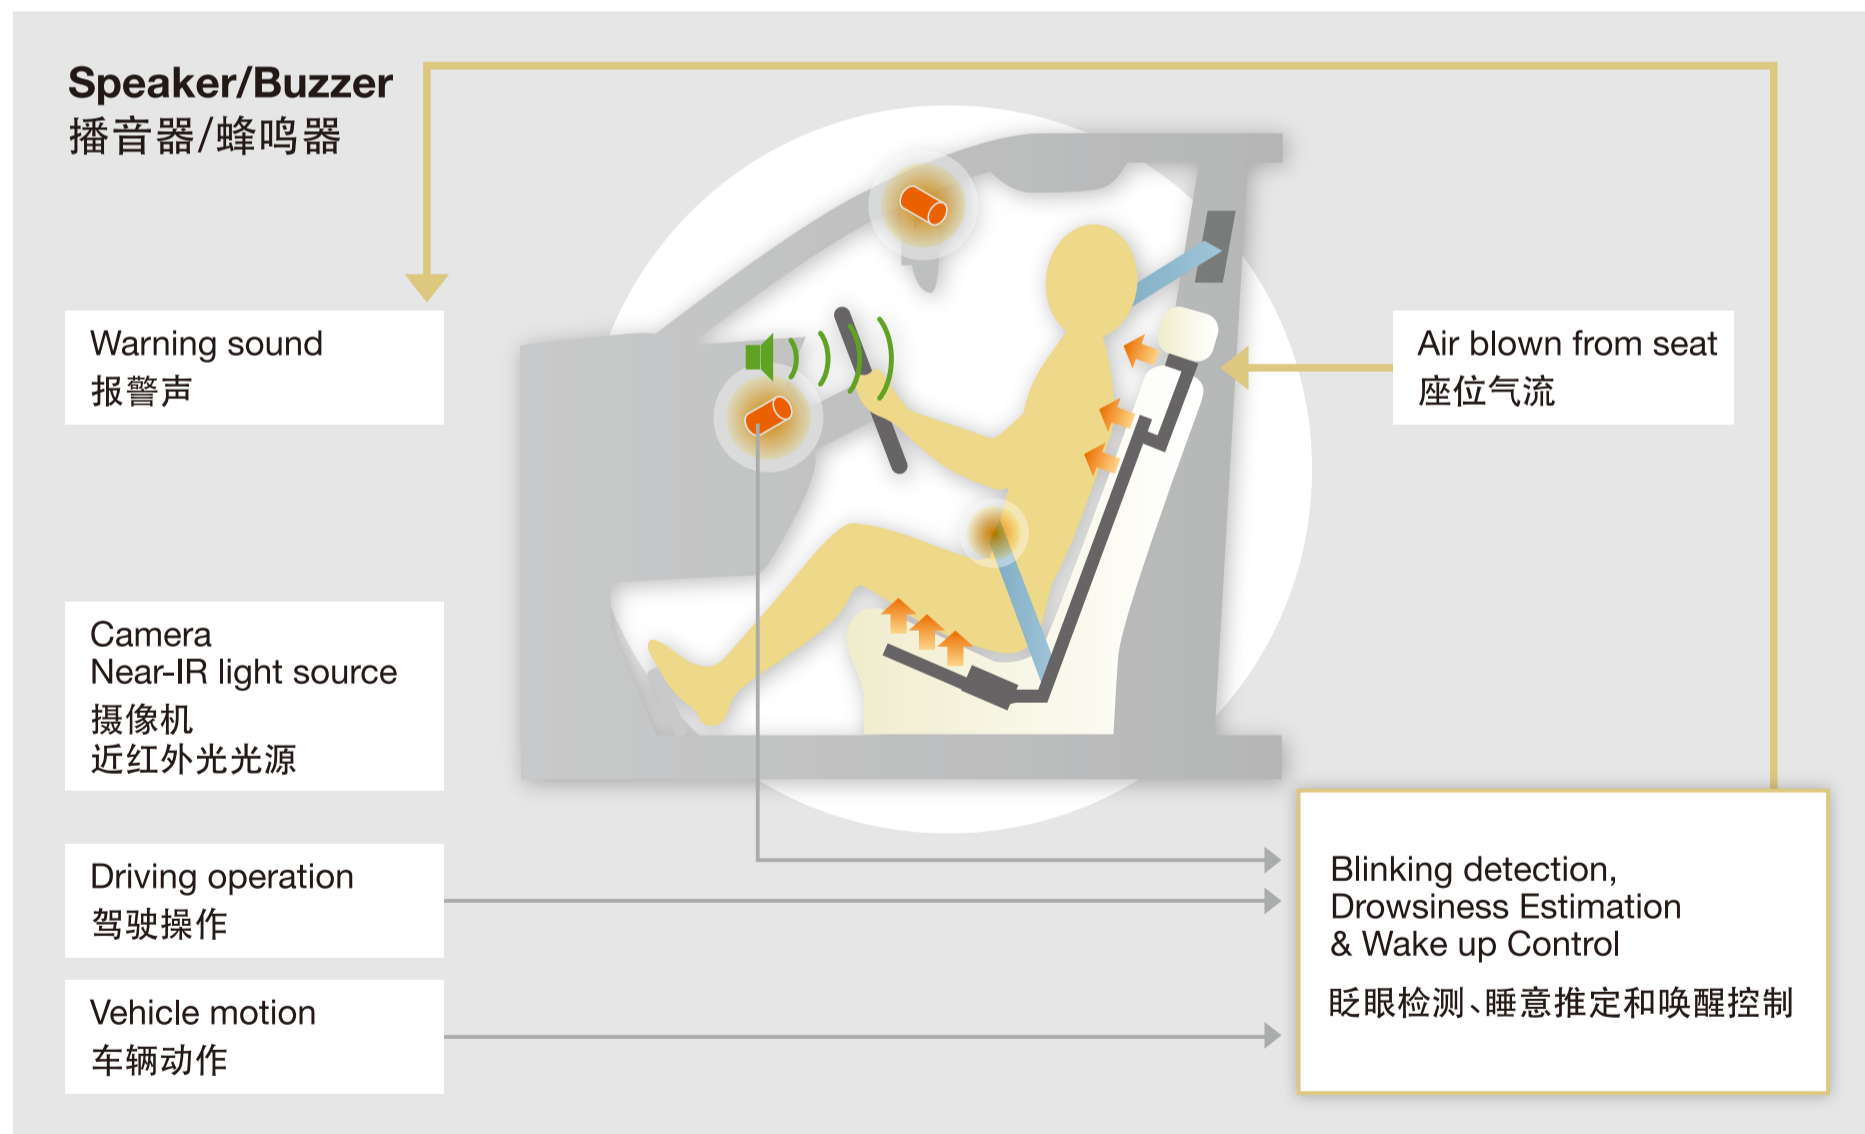

Connect to People

DENSO

Drowsiness Monitoring System

困倦监控系统

Overview

Drowsiness is determined using Blink sensing.
When drowsiness is detected, the system will try to wake the driver by blowing air at them.
The drowsiness monitoring system helps to ensure safer driving.

概述

根据眨眼,检测驾驶员的困倦程度。
如检测到驾驶员有睡意,该系统通过座位气流将其唤醒。
困倦监控系统协助司机享受安全驾驶的乐趣。

Configuration

结构

Feature

The vehicle refreshes the driver, before they feel drowsy.

特点

在司机感觉到睡意前,这个车辆使他们精神振作。